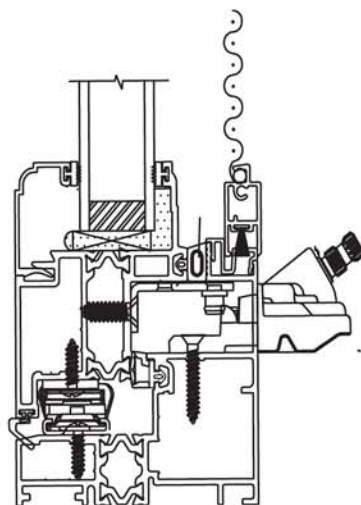

The perfect companion for our
9060 Casement or our
9066 Awning Window Systems.
Offering complete
mulling systems.

This fixed Window has a unique mull system that includes a drip-edge, perfect for stacking products on top of each other.

Vertical Cross Sections

Casement Window Series 9060

Square Glass Stops
Are Available

EXTERIOR

Awning Window Series 9066

Square Glass Stops
Are Available

EXTERIOR

FLORIDA
STATE
PRODUCT
APPROVAL