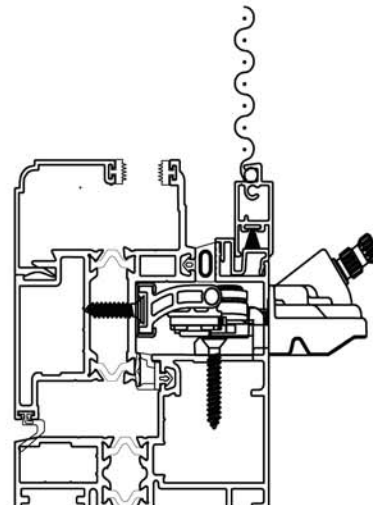

The perfect companion for our
9060 Casement or our
9066 Awning Window Systems.
Offering complete
mulling systems.

This fixed Window has a unique mull system that includes a drip-edge, perfect for stacking products on top of each other.

Vertical Cross Sections

Casement Window Series 9060

Square Glass Stops
Are Available

EXTERIOR

Awning Window Series 9066

Square Glass Stops
Are Available

EXTERIOR

FLORIDA
STATE
PRODUCT
APPROVAL