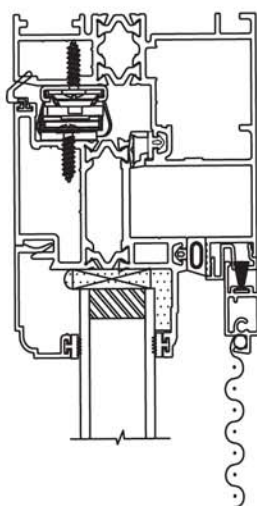

Our stylish, fold-down handle for both Casement & Awning Windows offers a contemporary look with less interference with Window treatments.

The easy to use Single-lever multi-point locking system provides a tight closer.

Offering 4 Handle Colors

- Black
- White
- Silver
- Brushed Nickel

Color Options

We can custom paint/matched to the color of any décor, or offer you our Two-Tone Option... Two different colors Inside & Out! Or choose from our Woodgrain options.

Vertical Cross Sections

Casement Window Series 9060

Square Glass Stops
Are Available

EXTERIOR

Awning Window Series 9066

Square Glass Stops
Are Available

EXTERIOR

FLORIDA
STATE
PRODUCT
APPROVAL