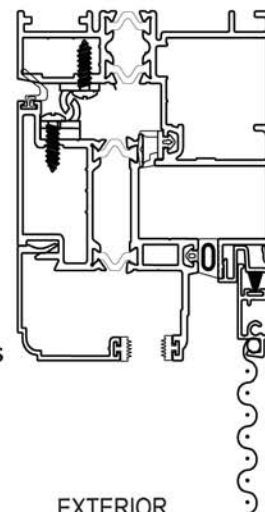

DP's Up To Factory Twin +100/ -120

BIG Max Size: Single vent 37" x 84"

Twin 74" x 72"

Minimum Egress 22" x 19"

Washability 22" x 24"

Water Performance Single 30 lbs / twin 15 lbs

Single or Double Glazed Options

Vertical Cross Sections

Casement Window Series 9060

Square Glass Stops
Are Available

EXTERIOR

Awning Window Series 9066

Square Glass Stops
Are Available

EXTERIOR

FLORIDA
STATE
PRODUCT
APPROVAL