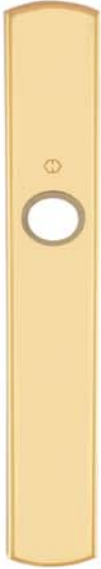

Our line of Terrace Door Handles offer an elegant finish to fit any home decor. Featuring solid brass forging high strength, intensity and durability as well as a smooth operating function.

Choose Your Backplate

We offer two stylish backplates

(M216N)

Featuring a contemporary beveled top & bottom profile

Standard Backplate

(M374N)

Featuring a traditional curved top & bottom profile

Optional Backplate

As Shown... Our Standard Handle M151 Verona with Standard M216N Backplate

Choose From Our FIVE Handle Styles

Our Standard Handle Verona (M151)

Our Optional Handles

Rodos (M1603)

Munchen (M112PL)

Toronto (M1020)

New Orleans (M1610)

Choose from our EIGHT elegant finishes crafted to fit any home decor.

Brushed Chrome * (F41-R)

Resista*

Antique Nickel * (F44-R)

Resista*

Polished Chrome * (F49-R)

Resista*

Satin Nickel * (F42-R)

Resista*