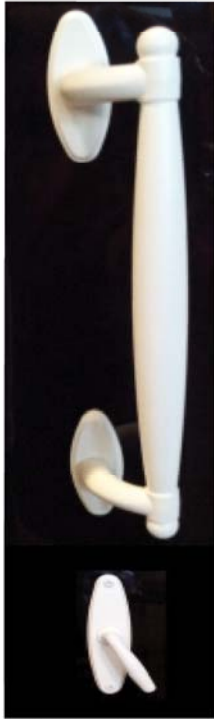

The Signature Handle -The Contemporary - The Euro Handle

Composite & Aluminum Handle
12 inches long

Optional Recessed Exterior Handle

ALL Handle Colors will match the frame color... Or Choose from Oil Rubbed Bronze - Polished Brass & Satin Nickel.

Aluminum Handle
14 inches long

Offset Handle

This Handle is custom made to order. Satin Nickel Oil Rubbed Bronze & Polished Chrome

Straight Handle

Also available The Contemporary Recessed Note: Will not allow-panels to bypass.

Metal Handle
10 inches long

Optional Exterior Recessed Handle Will not allow-panels to bypass.

ALL Handle Colors will match the frame color

All Handle Colors come in our standard colors that will match the frame color. Unless custom colors are requested.

Contact your WinDoor Dealer for different color options.

Bypass Flush Pull

Aluminum Handle 8 inches long

Optional Interior and Exterior For Those Times When You Need Your Panels To Disappear inside the pocket door 100%