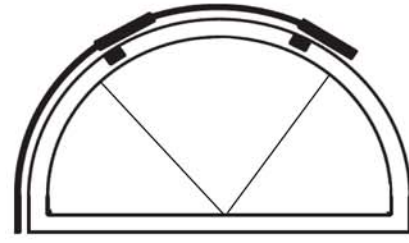

Triple Units

Architectural Shapes

Extended Eyebrow

Eyebrow

Extended Half Round

Half Round

Trapezoid

**The HY-Vent Window can be opened three different ways.
Operating arm can be located on the left - right or middle**

- * Standard operating Handle Lever-Pull with drive-rod
(Max 9 feet high from handle operator)
- * Clear Story Pole - With over the sill operator.
- * Can also be fitted for electronic motorization.

FLORIDA
STATE
PRODUCT
APPROVAL