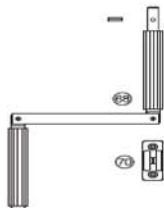

Triple Units

Architectural Shapes

Extended Eyebrow

Eyebrow

Extended Half Round

Half Round

Trapezoid

**The HY-Vent Window can be opened three different ways.
Operating arm can be located on the left - right or middle**

- * Standard operating Handle Lever-Pull with drive-rod
(Max 9 feet high from handle operator)
- * Clear Story Pole - With over the sill operator.
- * Can also be fitted for electronic motorization.

FLORIDA
STATE
PRODUCT
APPROVAL