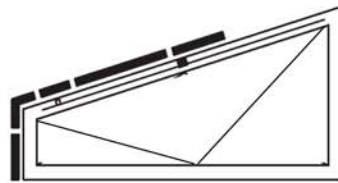

Triple Units

Architectural Shapes

Extended Eyebrow

Eyebrow

Extended Half Round

Half Round

Trapezoid

**The HY-Vent Window can be opened three different ways.
Operating arm can be located on the left - right or middle**