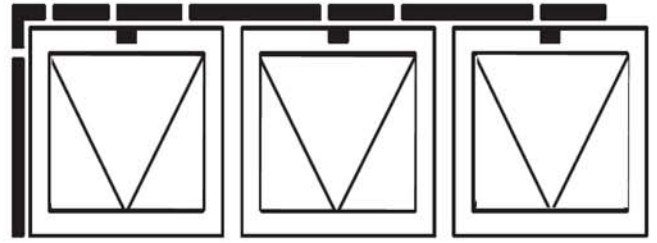

Sizes Up To 48" x 36"
Non-Impact & Impact/Security
Rated

Available Colors:
We have a wide arrange of
colors to choose from
even Two-Tone
to Woodgrain
finishes.

Easy To Operate Handle System
The handle is very easy to use ...
Pull-Down handle to open & Pull-Up
the handle to Close.

Triple Units

Architectural Shapes

Extended Eyebrow

Eyebrow

Extended Half Round

Half Round

Trapezoid

**The HY-Vent Window can be opened three different ways.
Operating arm can be located on the left - right or middle**