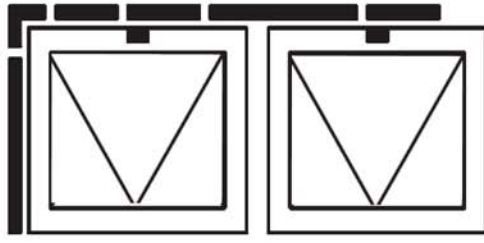

Double unites