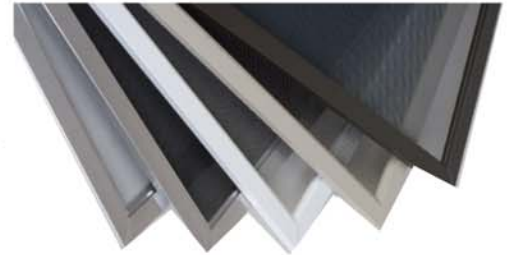

Our fastener covers finish off this product choice nicely making this a very clean looking Window System for any home.

Muntins Patterns

We offer an attractive variety of muntins patterns for the look of individual windowpanes. We can produce a true Simulated-Divided-Light Effect, precisely placed and sealed between two panels of glass for easy cleaning. Decorative muntins on the outside of the glass add distinctive character to your Sliding Glass Doors or Windows without jeopardizing your view

Both of our muntin profiles are the same height and can be fabricated to intersect with one another.

Colonial Prairie 4 Over One

Flat Bar Simulated Divided Lite Sculptured
*Internal or external muntins available
Ask Your WinDoor Dealer for details.*

Standard Screen Offerings

WinDoor screens are engineered to provide a clear view without sacrificing strength and durability. Our screen allows more natural light and dramatically improves the air flow.

Optional Mini-Blinds Between Glass:

Tilt Only Blinds

Operable by magnet, the Between Glass Blinds™ Tilt Only panel offers a standard integral blind system that tilts the slats from open to close with the slide of a magnet.