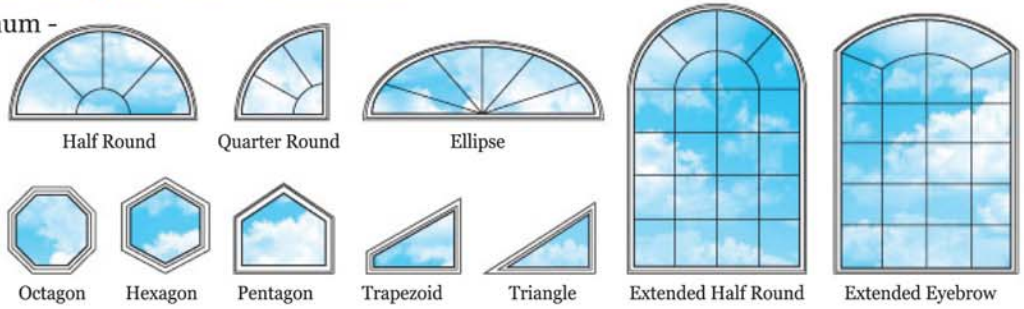

Our fastener covers finish off this product choice nicely making this a very clean looking Window System for any home.

Muntins Patterns

We offer an attractive variety of muntins patterns for the look of individual windowpanes. We can produce a true Simulated-Divided-Light Effect, precisely placed and sealed between two panels of glass for easy cleaning. Decorative muntins on the outside of the glass add distinctive character to your Sliding Glass Doors or Windows without jeopardizing your view