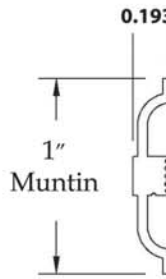

Both of our muntin profiles are the same height and can be fabricated to intersect with one another.

Colonial Prairie 4 Over One

Flat Bar Simulated Divided Lite Sculptured
*Internal or external muntins available
Ask Your WinDoor Dealer for details.*