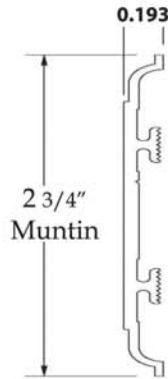

Both of our muntin profiles are the same height and can be fabricated to intersect with one another.

Colonial Prairie 4 Over One

Flat Bar Simulated Divided Lite Sculptured
*Internal or external muntins available
Ask Your WinDoor Dealer for details.*