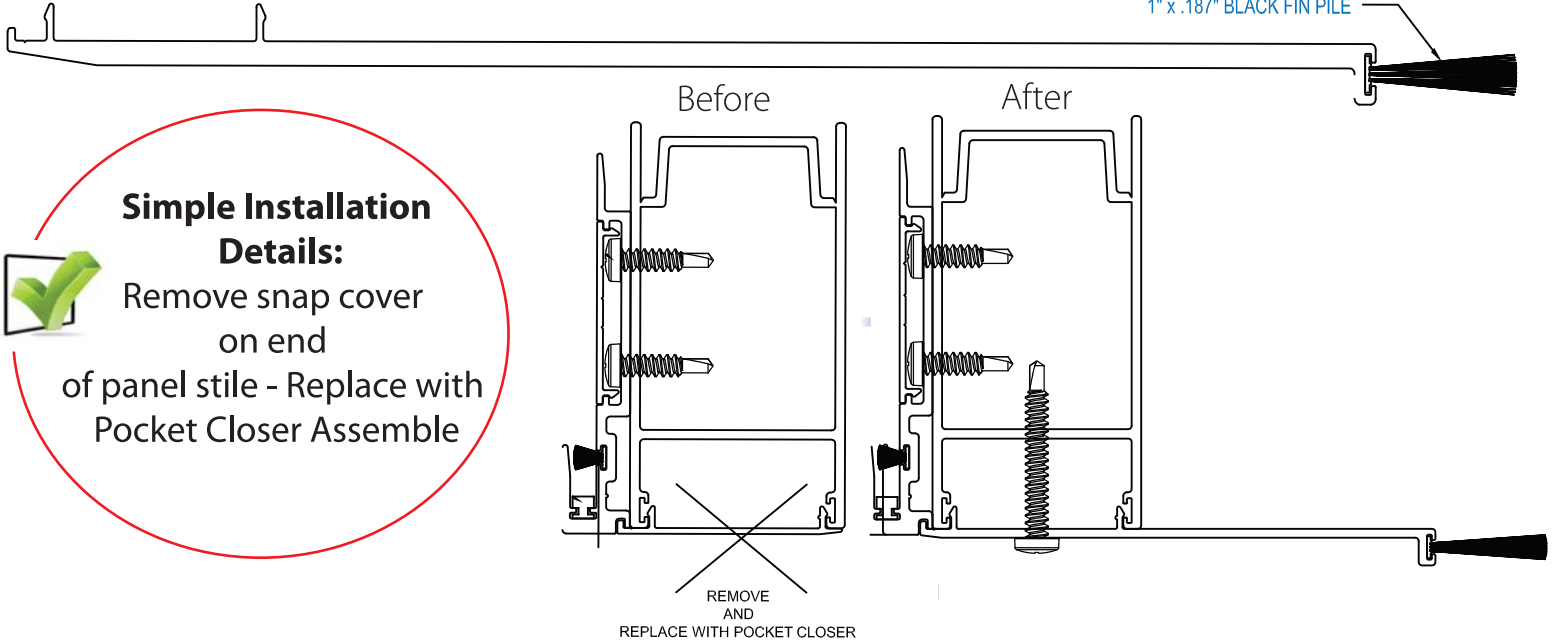

Includes our designer
1" x .187" BLACK FIN PILE

2 TRACK SYSTEM

Order Numbers 6000 & 8100 Series 2 Track: FS-7485-Bermuda Bronze-239, FS-7485-Bronze-239, FS-7485-Hatteras White -239, FS-7485-White-239
7000 Series 2 Track: 7598-Bronze-239, 7598-White -239