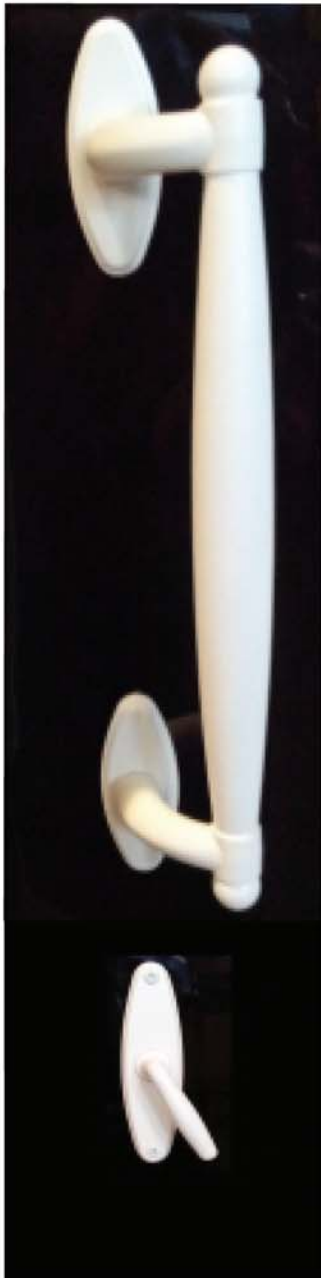

✓ The Signature Handle

Interior and Exterior Handles Standard on the Series 8100 Optional for the 6000 Series

- ✓ The Signature style handle is not that little handle that was offered in the 70'S... It has GRIP!. And at the same time makes a statement in your home.
- ✓ The Signature Handle is made of Composite for the exterior handle and Aluminum for the interior handle.
- ✓ Your Handle will match our standard colors to blend into the style color

- ✓ **Key Locks**
Optional Exterior
Key Locks
Available

- ✓ Or Choose Our
**Optional Recessed
Signature Pull
Handle**

Will NOT
Allow
Panels To
Bypass.