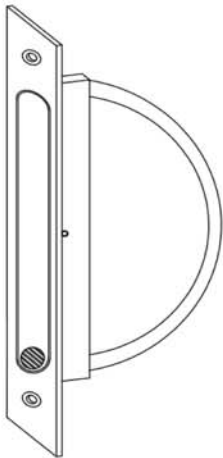

Bypass Flush Pull Handle

At WinDoor Incorporated, we deliver outstanding Doors & Windows with high performance capabilities. Our emphasis on custom product development along with superior design, helps us set-us apart from most window & door manufactures.

BYPASS FLUSH PULL FOR SLIDING GLASS DOOR

Optional Interior and Exterior Only for the 8100 Series.

Aluminum Handle with Flip-Out Edge Pull

For Those Times When You Need Your Door Panels To Disappear Inside Your Pocket Door 100%

Flip-Out Edge Pull for easy closing

WinDoor Incorporated reserves the right to change materials design and or construction without notice or liability

Exterior

Interior

Optional Secondary Lock Interior